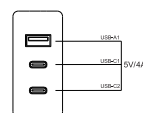

USB Power Strip

User Manual

Model: WT-2302-PL

Thank you for purchasing Wentong USB Power Strip, please read this instruction manual carefully and keep it for future use.

OVERVIEW

- 2 -

FEATURES

- 2 AC Outlets** - Provide ultimate convenience for home appliances, electronics, and more. Rated for 10A, 125V, 1250W.
- 3 USB Charging Ports** - Intelligently detect and charge at ideal output. Perfect for camera, tablet, smartphone, bluetooth speaker, power bank and etc. Does NOT support Qualcomm Quick Charge.
- Power Indicator**- Lets you know the power is active while does not cause bright light in the dark.
- Non - Slip Pad** - 6 rubber feet on the bottom keep from slipping and sliding.
- Fireproof Shell** - Made of ABS plastic and PC 94V0, making it fireproof of up to 750 C. Theinsulating material can protect you from electric shock.

SPECIFICATION

Model	WT-2302-PL
Rated Power	1250W, 10A Max, 125V~
USB Input	100-240V~, 50/60Hz
USB Output	5V ⚡ 4A(20W Max)

- 3 -

DC output mode

Single port mode

Three port mode

Dual port mode

- 4 -