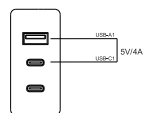

USB Power Strip

User Manual

Model: WT-2302-PL

Thank you for purchasing Wentong USB Power Strip, please read this instruction manual carefully and keep it for future use.

OVERVIEW

- 2 -

FEATURES

- 2 AC Outlets** - Provide ultimate convenience for home appliances, electronics, and more. Rated for 10A, 125V, 1250W.
- 3 USB Charging Ports** - Intelligently detect and charge at ideal output. Perfect for camera, tablet, smartphone, bluetooth speaker, power bank and etc. Does NOT support Qualcomm Quick Charge.
- Power Indicator**- Lets you know the power is active while does not cause bright light in the dark.
- Non - Slip Pad** - 6 rubber feet on the bottom keep from slipping and sliding.
- Fireproof Shell** - Made of ABS plastic and PC 94V0, making it fireproof of up to 750 C. Theinsulating material can protect you from electric shock.

SPECIFICATION

Model	WT-2302-PL
Rated Power	1250W, 10A Max, 125V~
USB Input	100-240V~, 50/60Hz
USB Output	5V ⚡ 4A(20W Max)

- 3 -

DC output mode

Single port mode

Three port mode

Dual port mode

- 4 -