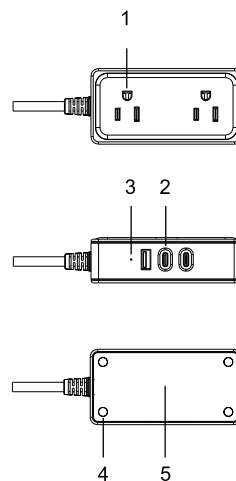

USB Power Strip

User Manual

Model: WT-2302-PL

Thank you for purchasing Wentong USB Power Strip, please read this instruction manual carefully and keep it for future use.

OVERVIEW

- 2 -

FEATURES

- 2 AC Outlets** - Provide ultimate convenience for home appliances, electronics, and more. Rated for 10A, 125V, 1250W.
- 3 USB Charging Ports** - Intelligently detect and charge at ideal output. Perfect for camera, tablet, smartphone, bluetooth speaker, power bank and etc. Does NOT support Qualcomm Quick Charge.
- Power Indicator**- Lets you know the power is active while does not cause bright light in the dark.
- Non - Slip Pad** - 6 rubber feet on the bottom keep from slipping and sliding.
- Fireproof Shell** - Made of ABS plastic and PC 94V0, making it fireproof of up to 750 C. Theinsulating material can protect you from electric shock.

SPECIFICATION

Model	WT-2302-PL
Rated Power	1250W, 10A Max, 125V~
USB Input	100-240V~, 50/60Hz
USB Output	5V ⚡ 4A(20W Max)

- 3 -

DC output mode

Single port mode

Three port mode

Dual port mode

- 4 -