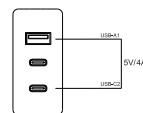

USB Power Strip

User Manual

Model: WT-2302-PL

Thank you for purchasing Wentong USB Power Strip, please read this instruction manual carefully and keep it for future use.

OVERVIEW

- 2 -

FEATURES

- 2 AC Outlets** - Provide ultimate convenience for home appliances, electronics, and more. Rated for 10A, 125V, 1250W.
- 3 USB Charging Ports** - Intelligently detect and charge at ideal output. Perfect for camera, tablet, smartphone, bluetooth speaker, power bank and etc. Does NOT support Qualcomm Quick Charge.
- Power Indicator**- Lets you know the power is active while does not cause bright light in the dark.
- Non - Slip Pad** - 6 rubber feet on the bottom keep from slipping and sliding.
- Fireproof Shell** - Made of ABS plastic and PC 94V0, making it fireproof of up to 750 C. Theinsulating material can protect you from electric shock.

SPECIFICATION

Model	WT-2302-PL
Rated Power	1250W, 10A Max, 125V~
USB Input	100-240V~, 50/60Hz
USB Output	5V ⚡ 4A(20W Max)

- 3 -

DC output mode

Single port mode

Three port mode

Dual port mode

- 4 -