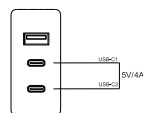

USB Power Strip

User Manual

Model: WT-2302-PL

Thank you for purchasing Wentong USB Power Strip, please read this instruction manual carefully and keep it for future use.

OVERVIEW

- 2 -

FEATURES

- 2 AC Outlets** - Provide ultimate convenience for home appliances, electronics, and more. Rated for 10A, 125V, 1250W.
- 3 USB Charging Ports** - Intelligently detect and charge at ideal output. Perfect for camera, tablet, smartphone, bluetooth speaker, power bank and etc. Does NOT support Qualcomm Quick Charge.
- Power Indicator**- Lets you know the power is active while does not cause bright light in the dark.
- Non - Slip Pad** - 6 rubber feet on the bottom keep from slipping and sliding.
- Fireproof Shell** - Made of ABS plastic and PC 94V0, making it fireproof of up to 750 C. Theinsulating material can protect you from electric shock.

SPECIFICATION

Model	WT-2302-PL
Rated Power	1250W, 10A Max, 125V~
USB Input	100-240V~, 50/60Hz
USB Output	5V ⚡ 4A(20W Max)

- 3 -

DC output mode

Single port mode

Three port mode

Dual port mode

- 4 -