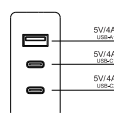

USB Power Strip

User Manual

Model: WT-2302-PL

Thank you for purchasing Wentong USB Power Strip, please read this instruction manual carefully and keep it for future use.

OVERVIEW

- 2 -

FEATURES

- 2 AC Outlets** - Provide ultimate convenience for home appliances, electronics, and more. Rated for 10A, 125V, 1250W.
- 3 USB Charging Ports** - Intelligently detect and charge at ideal output. Perfect for camera, tablet, smartphone, bluetooth speaker, power bank and etc. Does NOT support Qualcomm Quick Charge.
- Power Indicator**- Lets you know the power is active while does not cause bright light in the dark.
- Non - Slip Pad** - 6 rubber feet on the bottom keep from slipping and sliding.
- Fireproof Shell** - Made of ABS plastic and PC 94V0, making it fireproof of up to 750 C. Theinsulating material can protect you from electric shock.

SPECIFICATION

Model	WT-2302-PL
Rated Power	1250W, 10A Max, 125V~
USB Input	100-240V~, 50/60Hz
USB Output	5V ⚡ 4A(20W Max)

- 3 -

DC output mode

Single port mode

Three port mode

Dual port mode

- 4 -